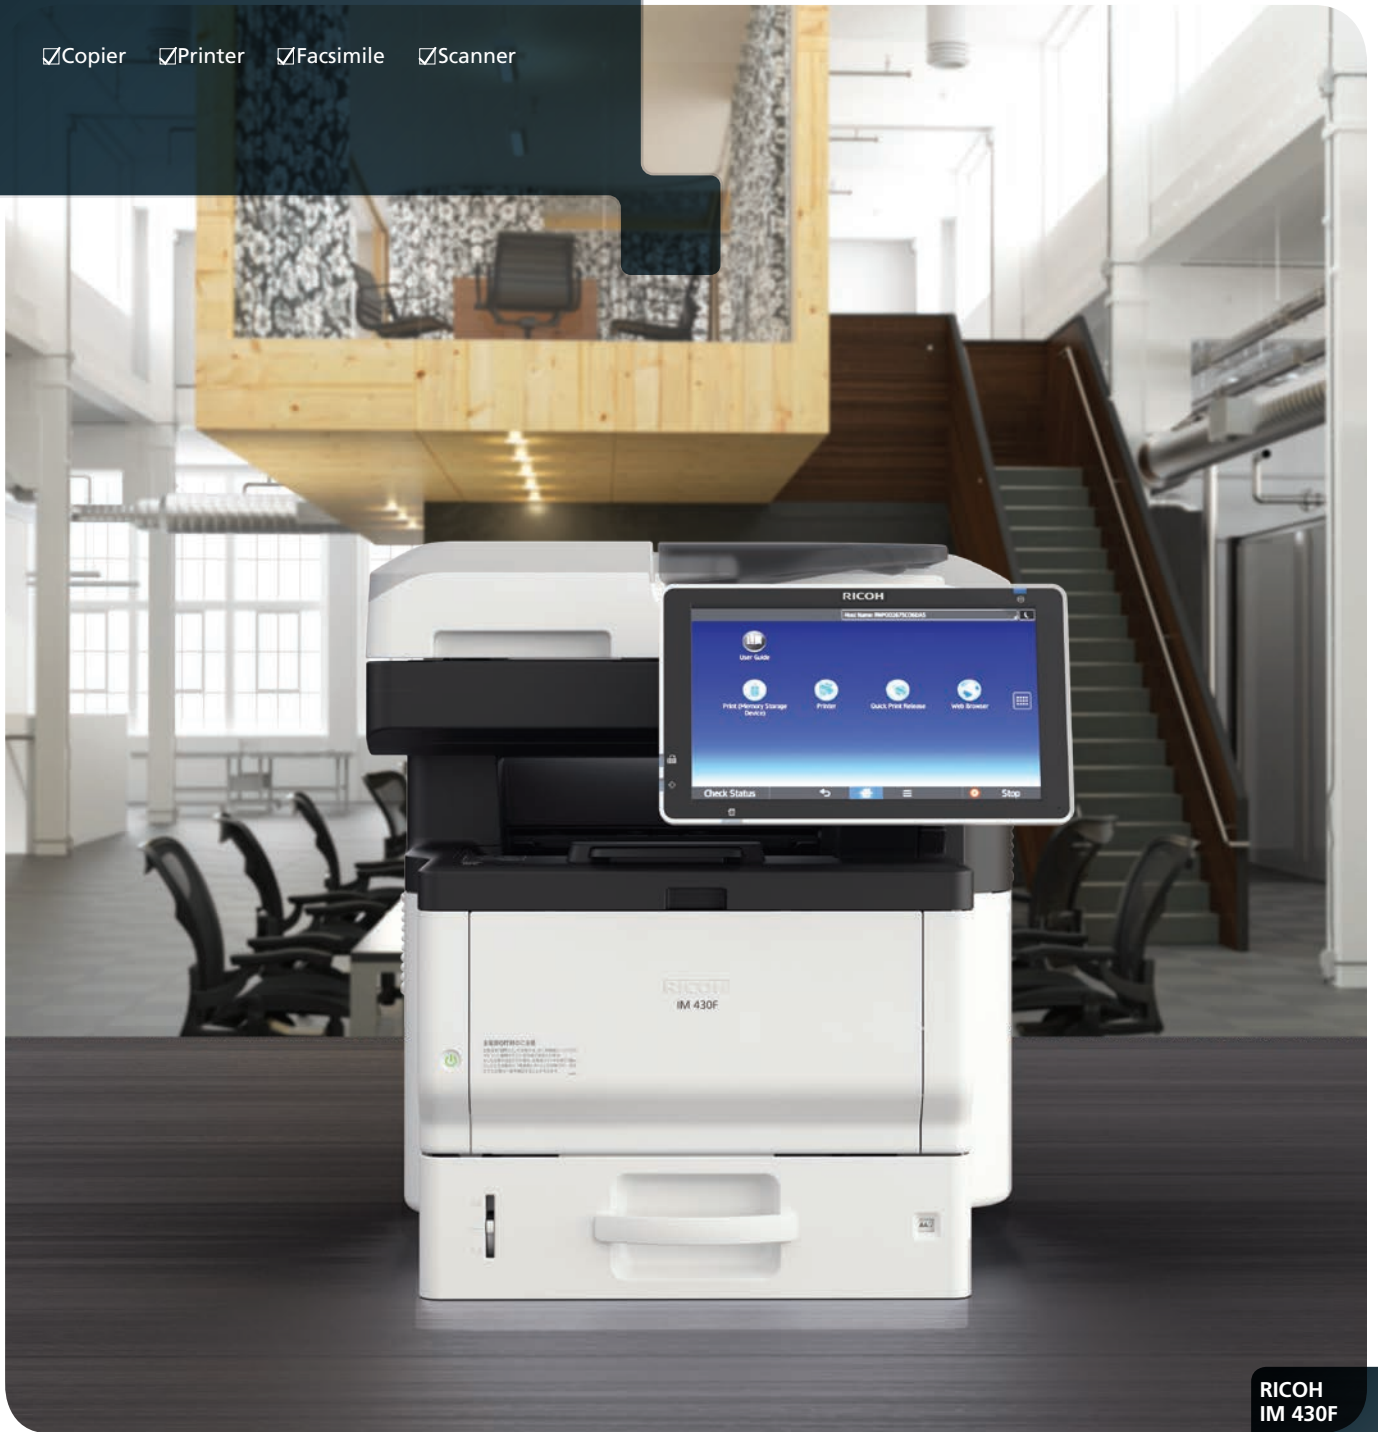

Mono Multi Function Printer

**RICOH**  
imagine. change.

# RICOH IM 430F

Copier  Printer  Facsimile  Scanner

RICOH  
IM 430F

**43** Monochrome  
ppm

# The intelligent A4 mono multifunction printer to empower your workplace

### Punching above its weight

Designed with space maximisation in mind, at 476mm (W) x 442mm (D), RICOH IM 430F features print speed at 43 pages per minute, with maximum paper input capacity at 2,100 sheets (including bypass), supporting copying, printing, scanning, faxing, stapling and RICOH office solutions. It is a device suitable for deployment on desks or in small spaces, a multi-tool to power your dynamic workplace.