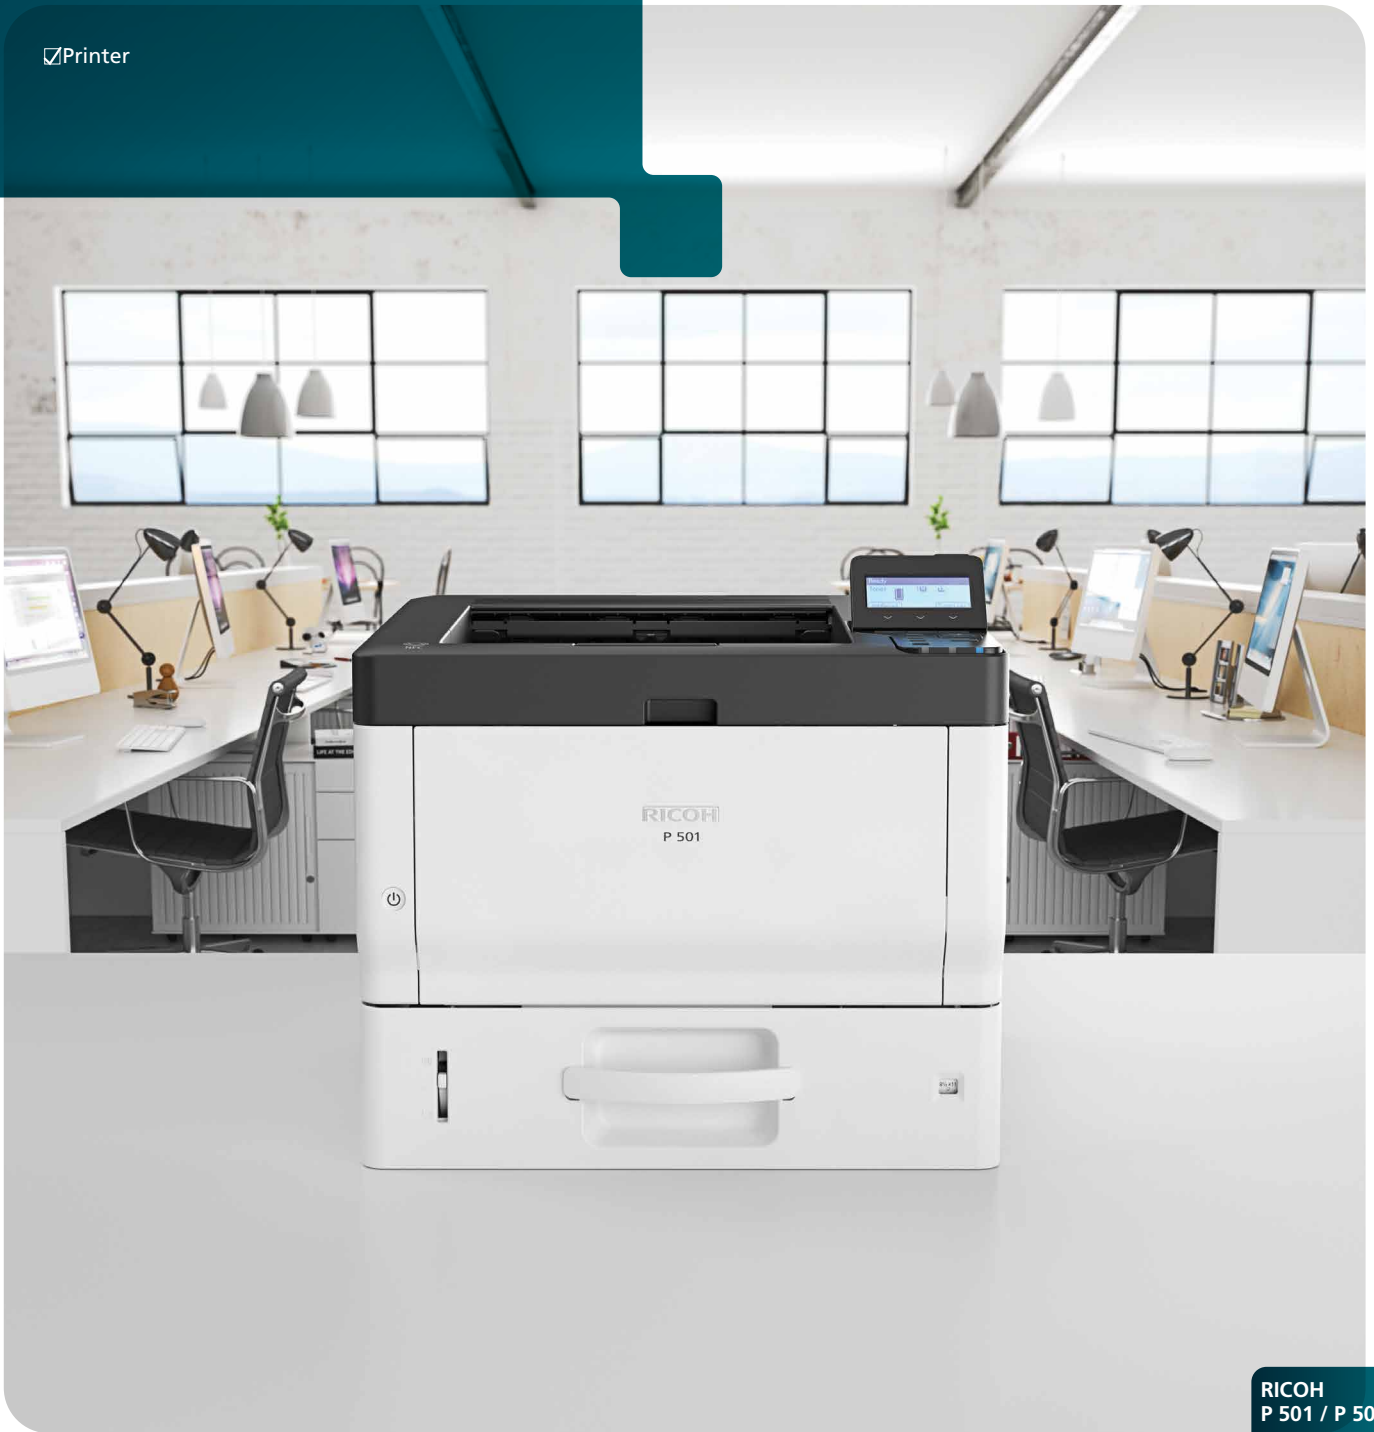

Mono Single Function Printer

RICOH
imagine. change.

RICOH
P 501
P 502

Printer

RICOH
P 501 / P 502

43 Monochrome
ppm

Compact and Durable

The essential A4 mono Printer to empower your workplace

Punching above its weight

Designed with space maximisation in mind, at 375mm (W) x 412mm (D), RICOH P 501/ P 502 deliver your documents at the speed of 43 pages per minute, with maximum paper input capacity at 2,100 sheets (including bypass). It is a device suitable for deployment on desks or in small spaces, powering your dynamic workplace.