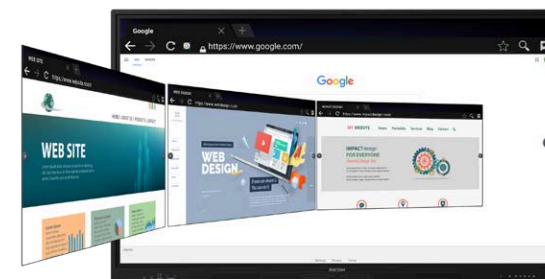

You can quickly bring up the web browser during meetings and classes and immediately display your search results on the big screen.

Application store
Aptoide