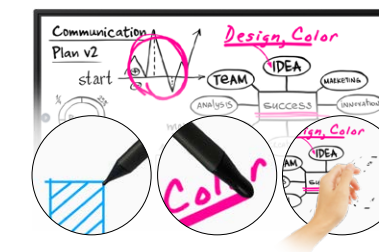

* All downloaded apps are to be used at your own responsibility.

Easy-to-use digital whiteboard
S-write

The digital whiteboard is an excellent tool to maximize collaboration at meetings and classes. The ability to capture the screen of your PC or import images and videos to the whiteboard makes the meeting more smooth and efficient. When the meeting is over, you can save the contents of the meeting to the cloud for future sharing.

Simultaneous collaboration

Multiple people can write on the whiteboard simultaneously for creative collaboration.

Intuitive operation with pen and palm

Different functions can be assigned to both ends of a pen, allowing multiple people to write in different colors. It is also possible to use your palm to intuitively erase objects.