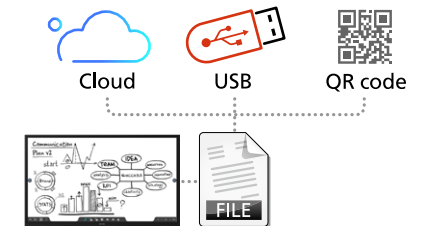

The whiteboard contents can be saved in the built-in storage or by using a QR code. In addition to this, you can also save it to cloud services such as Google Drive and OneDrive for easy access no matter where you are.