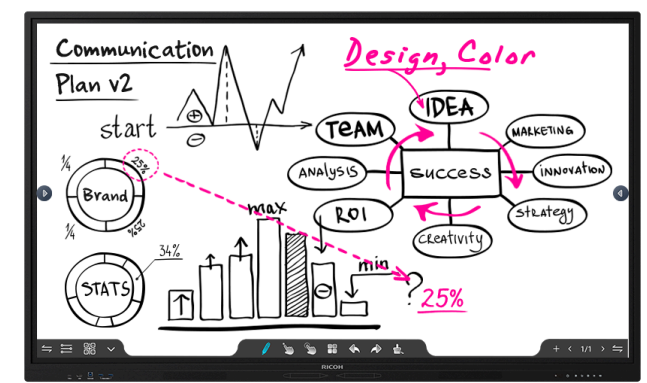

The IWB screen can be mirrored to PCs or other mobile devices so you can view the content from the comfort of your own device. In addition, operations such as configuration and writing to the whiteboard can also be performed remotely from a separate device.

* All downloaded apps are to be used at your own responsibility.

Easy-to-use digital whiteboard
S-write

The digital whiteboard is an excellent tool to maximize collaboration at meetings and classes. The ability to capture the screen of your PC or import images and videos to the whiteboard makes the meeting more smooth and efficient. When the meeting is over, you can save the contents of the meeting to the cloud for future sharing.