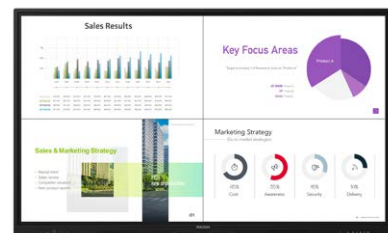

Seamless wireless presentation and collaboration
EShare

You can perform wireless screencasting from any OS, such as Windows, iOS, Mac, Android, Chrome and Ubuntu. Make your meetings and classes even more efficient thanks to the ability to display up to four screens at once. Operation of PCs is also available from IWB wirelessly.