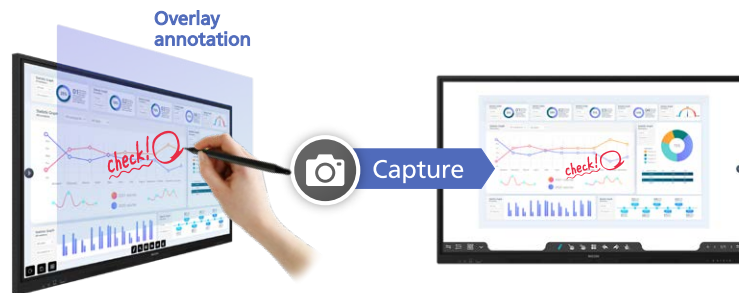

Overlay annotation and smooth capture

The embedded annotation tool allows you to annotate on any displayed image. You can easily capture annotations on a displayed image and then paste the image onto the whiteboard. This can then be saved as the meeting minutes after finishing discussions.