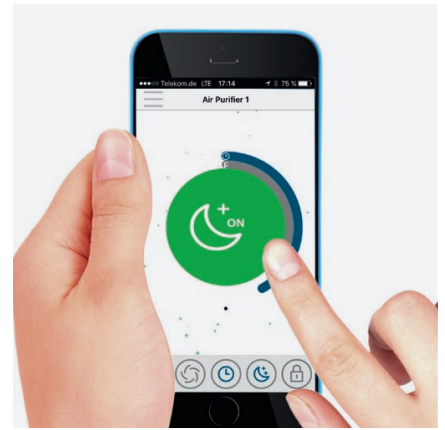

IDEAL

RICOH
imagine. change.

HIGH-QUALITY CONTROL PANEL

Control in an intuitive and comfortable way. Functions: on/off, automatic/manual/turbo, timer, night mode.

COLOUR CODES INDICATE THE AIR QUALITY

The current air quality is indicated in a three-colour code via LED. Depending on the air quality, in the automatic mode, the intelligent process controller regulates the cleaning performance and controls the filter.

APP „IDEAL AIR PRO“

Enabling further control and survey of your device. Available at Google Play & Apple App Store

360° MULTI LAYER FILTER

The high performance 360° filter consists of a fine mesh prefilter, true HEPA filter and a layer with a very high activated carbon portion. Due to the circular design, the whole filter surface is optimally utilized.